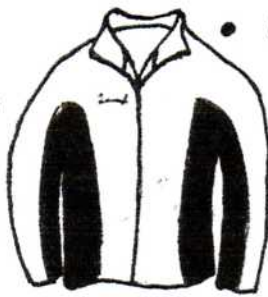

NEW STYLE AFSC Jacket and Pants Order Form

Jackets and Pants take 4 to 6 weeks to be delivered. Use back of this page to determine size.

Once ordered Jackets and Pants are **NOT REFUNDABLE FOR ANY REASON!!!!**

Name: _____ Phone: _____

• Contour Fleece Jacket: Size _____ (See other side) \$ _____
 Name _____ (add \$5.00) \$ _____
 Back Length _____ (add \$10.00) \$ _____
 Sleeve Length _____ (add \$10.00) \$ _____
 All Youth & Adult XS to XL \$82.00 Adult 2XL to 5XL \$88.00 **Subtotal** \$ _____

• Fleece Pants: Size _____ (See other side) \$ _____
 Inseam Length _____ (add \$5.00) \$ _____
 All Youth & Adult XS to XL \$59.00 Adult 2XL to 5XL \$63.00 **Subtotal** \$ _____

• Cyclone Water Repellent Fleece Lined Jacket: \$ _____
 Size _____ (See other side) \$ _____
 Name _____ (add \$5.00) \$ _____
 Back Length _____ (add \$10.00) \$ _____
 Sleeve Length _____ (add \$10.00) \$ _____
 All Youth & Adult XS to XL \$139.00 Adult 2XL to 5XL \$145.00 **Subtotal** \$ _____